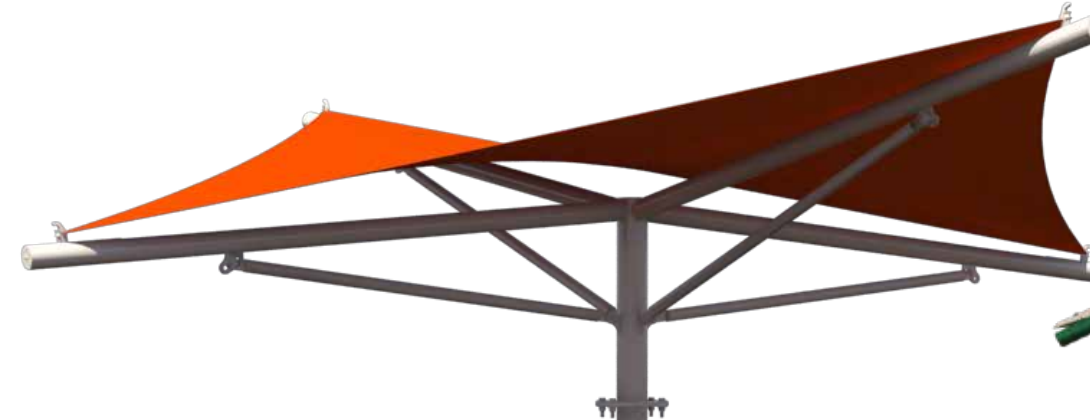

OPTIONS, FEATURES, AND FABRIC

Surface or In-Ground Mount
8', 10', or 12' Height, Custom Heights Available
With or Without Glide Elbow™
Traditional Shade Fabric

Cantilever Umbrella

- Off-center post
- Allows for the placement of site furnishings without the interference of a column

SHAPES AND SIZES

Square
8'-24'

Hexagon
8'-27'

OPTIONS, FEATURES, AND FABRIC

Surface or In-Ground Mount
8', 10', or 12' Height, Custom Heights Available
With or Without Glide Elbow™
Traditional Shade Fabric

Surface or In-Ground Mount
8', 10', or 12' Height, Custom Heights Available
With Glide Elbow™
Traditional or Dual Shade Fabric

Tilted Swivel Umbrella

- Swivel this umbrella up to 270-degrees for sun protection throughout the day
- Tilted canopy provides maximum shade

SIZES

- 12'
- 14'

FEATURES AND FABRIC

Surface Mount
8' Height
With Glide Elbow™
Traditional Shade Fabric

Swivel to Block Sun

Tilt Umbrella

- Tilt and swivel this umbrella during installation for maximum sun protection based on your location
- Once installed, the canopy will not continue to swivel or tilt to different degrees