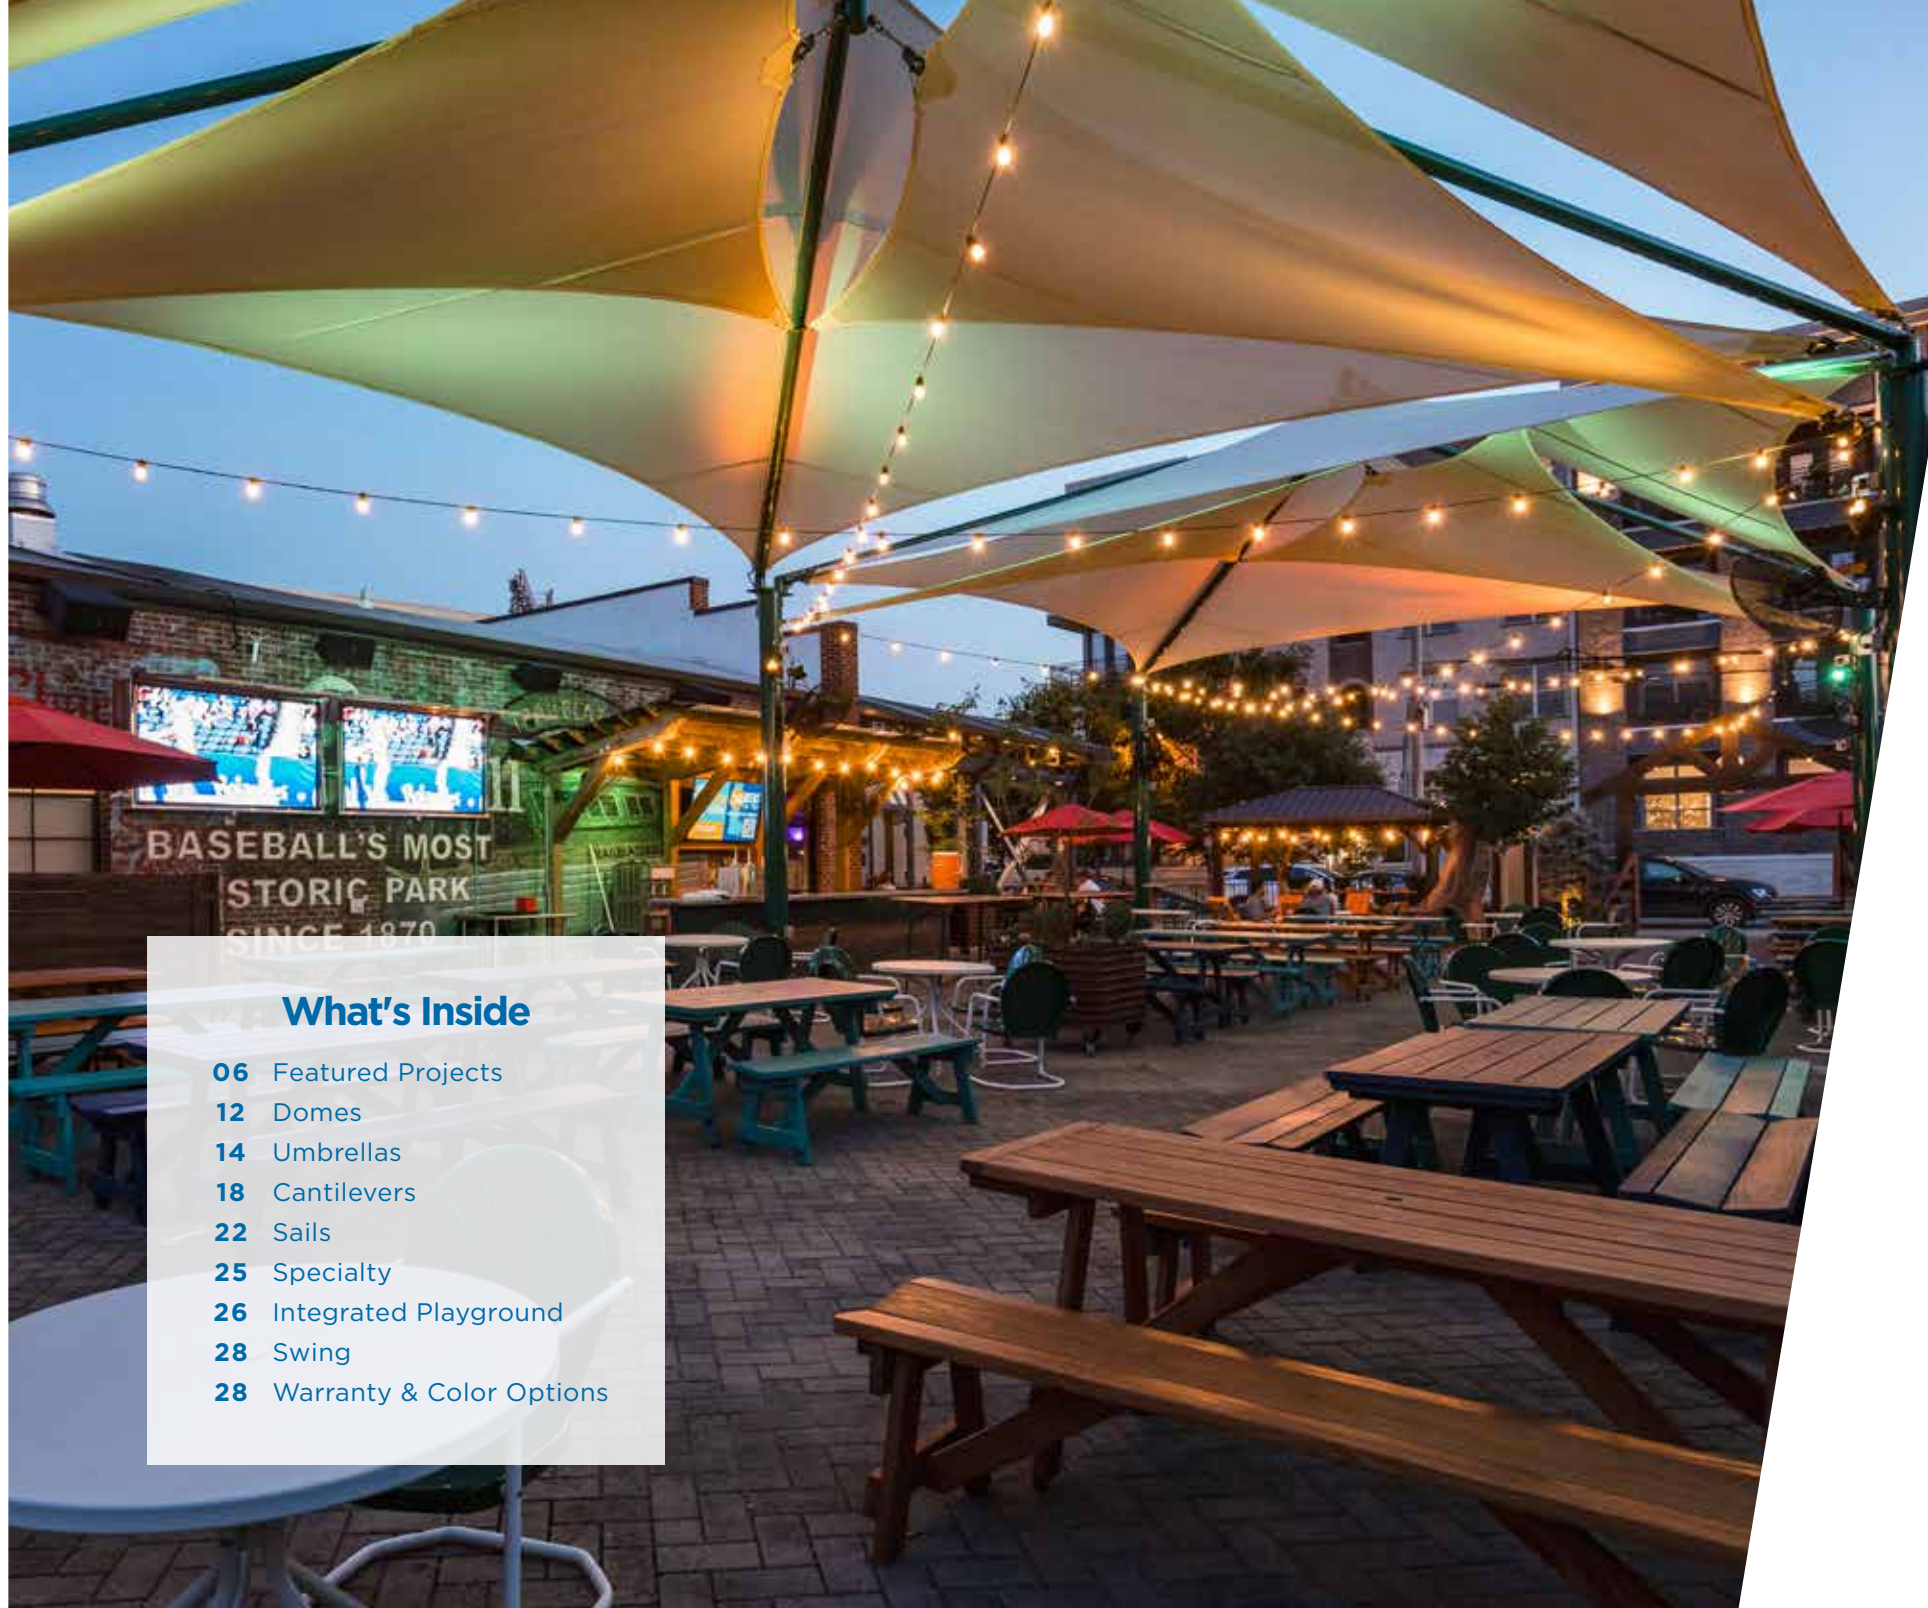

You Name It, We've Shaded It

At Superior Recreational Products (SRP), we provide you with standard and custom shade structures for nearly every outdoor location. Our line delivers creative solutions and unique designs for your biggest need — protection from the sun.

Our Top Features, Your Benefits

- Block up to 98% of harmful UV rays
- Reduce temperatures up to 25°F
- UV stabilized fabric to resist fading and unraveling
- Frames withstand wind gusts up to 150 mph
- Structures that meet local building codes
- Glide Elbow™ fabric release mechanism
- Professional engineers on staff for all 50 states for faster lead times and compliant designs
- Low-maintenance shade solutions
- Made in America
- Up to 20-year limited warranty

Serving Multiple Markets

We serve a variety of markets including parks and recreation, sport facilities, zoos, aquariums, hospitality, schools, and universities.

What's Inside

- 06 Featured Projects
- 12 Domes
- 14 Umbrellas
- 18 Cantilevers
- 22 Sails
- 25 Specialty
- 26 Integrated Playground
- 28 Swing
- 28 Warranty & Color Options

What's New

NEW New Product