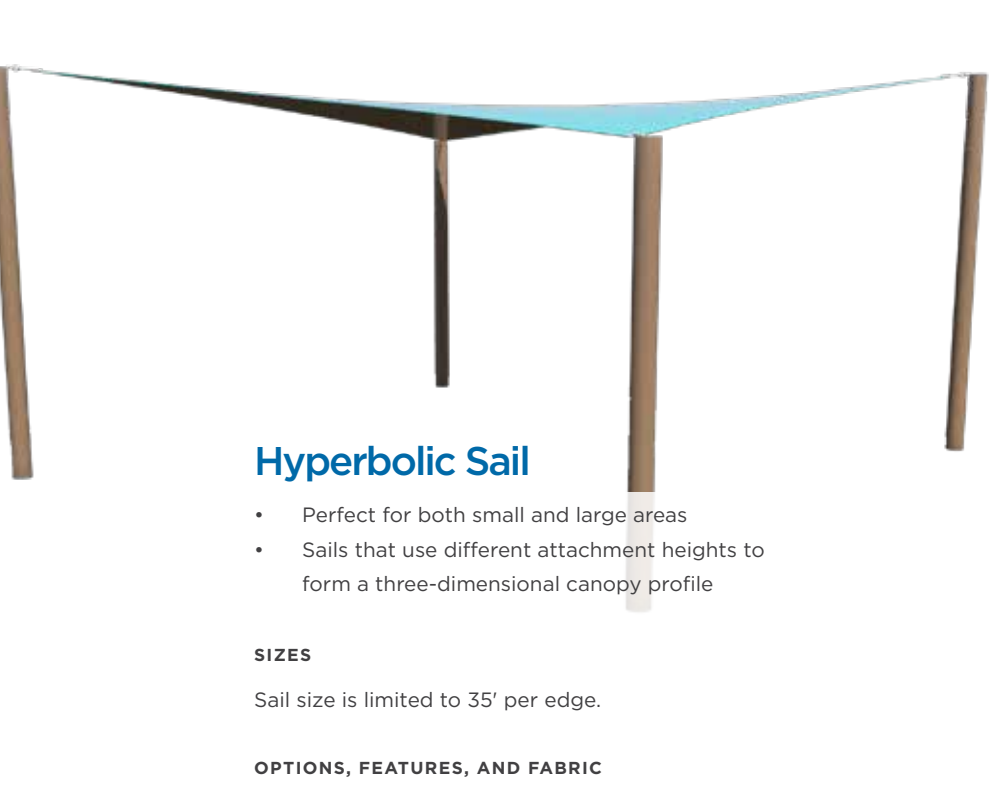

SIZES

Custom made for your location.

OPTIONS, FEATURES, AND FABRIC

Surface Mount
8', 10', or 12' Height, Custom Heights Available
Traditional Shade Fabric

Triangle Sail

- Great solution for all spaces, large or small
- Design has many practical uses — from shading picnic tables to entire pools
- Custom to every space

SIZES

Sail size is limited to 50' per edge.

OPTIONS, FEATURES, AND FABRIC

Surface or In-Ground Mount
8', 10', or 12' Height, Custom Heights Available
Traditional or Dual Shade Fabric

For spans exceeding 50', please contact your sales representative.

Hyperbolic Sail

- Perfect for both small and large areas
- Sails that use different attachment heights to form a three-dimensional canopy profile

SIZES

Sail size is limited to 35' per edge.

OPTIONS, FEATURES, AND FABRIC