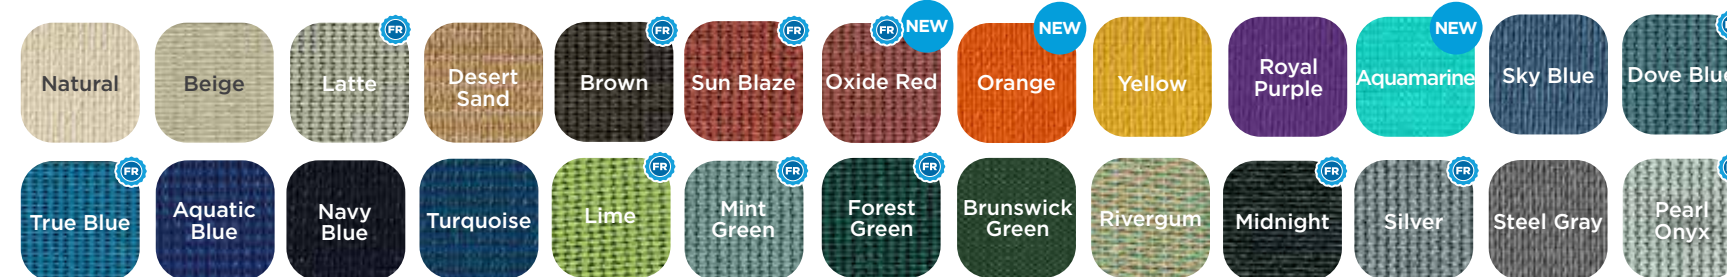

Color Options

Frame

Gloss

Matte, Textured, or Metallic

Fabric

Traditional Fabric

This option includes colors that are California Fire Marshal certified and pass the NFPA 701 or ASTM E84 tests. Select color options are flame retardant (FR).

Dual Color Fabric

This option is available for an upcharge exclusively for our Hypar Umbrella, Triangle Sail, and Hyperbolic Sail.

Waterproof Fabric

This option is available exclusively for our Arched Cantilever, Flower, and Single Post and Cantilever Waterproof Umbrellas.