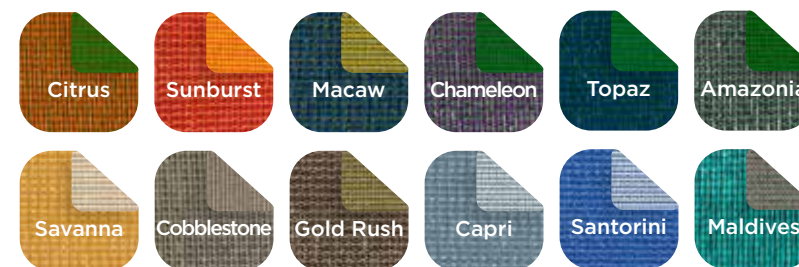

Color Options

Frame

Gloss

Matte, Textured, or Metallic

Fabric

Traditional Fabric

This option includes colors that are California Fire Marshal certified and pass the NFPA 701 or ASTM E84 tests. Select color options are flame retardant (FR).

Dual Color Fabric

This option is available for an upcharge exclusively for our Hypar Umbrella, Triangle Sail, and Hyperbolic Sail.

Waterproof Fabric

This option is available exclusively for our Arched Cantilever, Flower, and Single Post and Cantilever Waterproof Umbrellas.