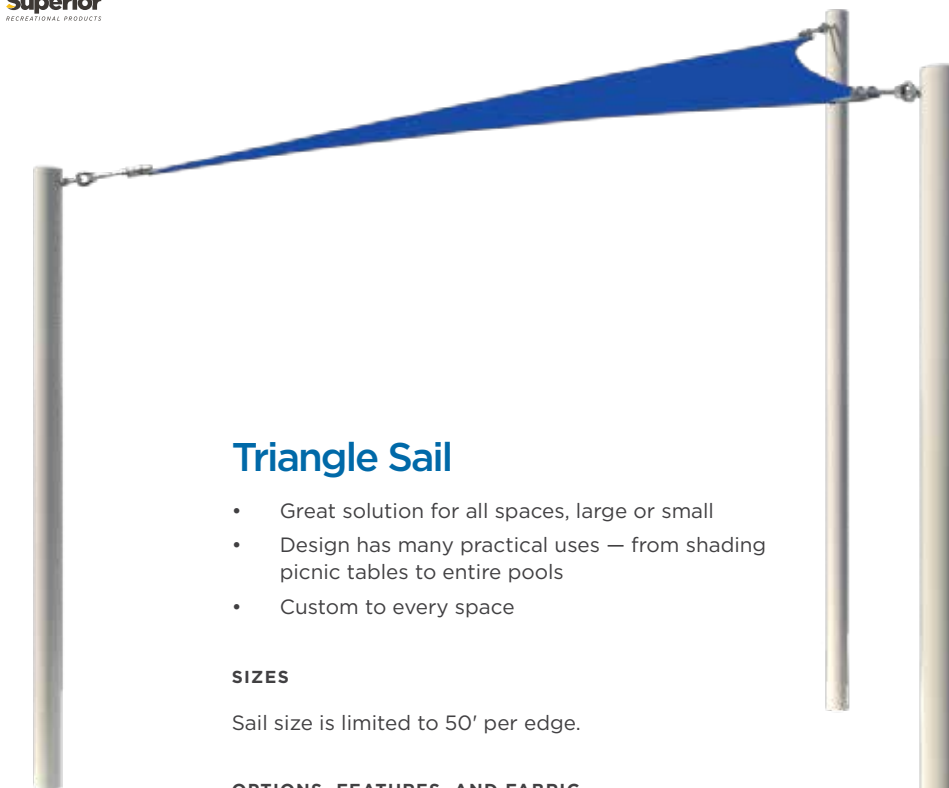

OPTIONS, FEATURES, AND FABRIC

Surface or In-Ground Mount
8', 10', or 12' Height, Custom Heights Available
Fabric Panel Upgrade (Shown Below)
Traditional Shade Fabric

Dugout Cantilever

- Great for dugouts, walkways, and school carpool lanes
- Raised design casts a direct shadow on your intended area
- Easy-to-install
- Fabric panel can be added between columns to further keep you cool and block wind
- For design purposes, the max recommended width is 14' and the max distance between columns is 18'

SIZES

Custom made for your location.

OPTIONS, FEATURES, AND FABRIC

Surface or In-Ground Mount
8', 10', or 12' Height, Custom Heights Available
Fabric Panel Upgrade
Traditional Shade Fabric

Wavecrest

- Engineered design allows it to work well in almost any space
- Great at the local park or golf course
- The perfect shade when total coverage is critical and style is essential

SIZES

Custom made for your location.

OPTIONS, FEATURES, AND FABRIC

Surface Mount
8', 10', or 12' Height, Custom Heights Available
Traditional Shade Fabric

Triangle Sail

- Great solution for all spaces, large or small
- Design has many practical uses — from shading picnic tables to entire pools
- Custom to every space

Hyperbolic Sail

- Perfect for both small and large areas
- Sails that use different attachment heights to form a three-dimensional canopy profile

SIZES

Sail size is limited to 35' per edge.

OPTIONS, FEATURES, AND FABRIC