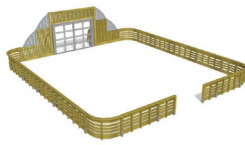

Q11415 Ace Arena Sutu fence and boarding 32' x 36' 5.07" (10 m x 11 m) (width x length), deep mount