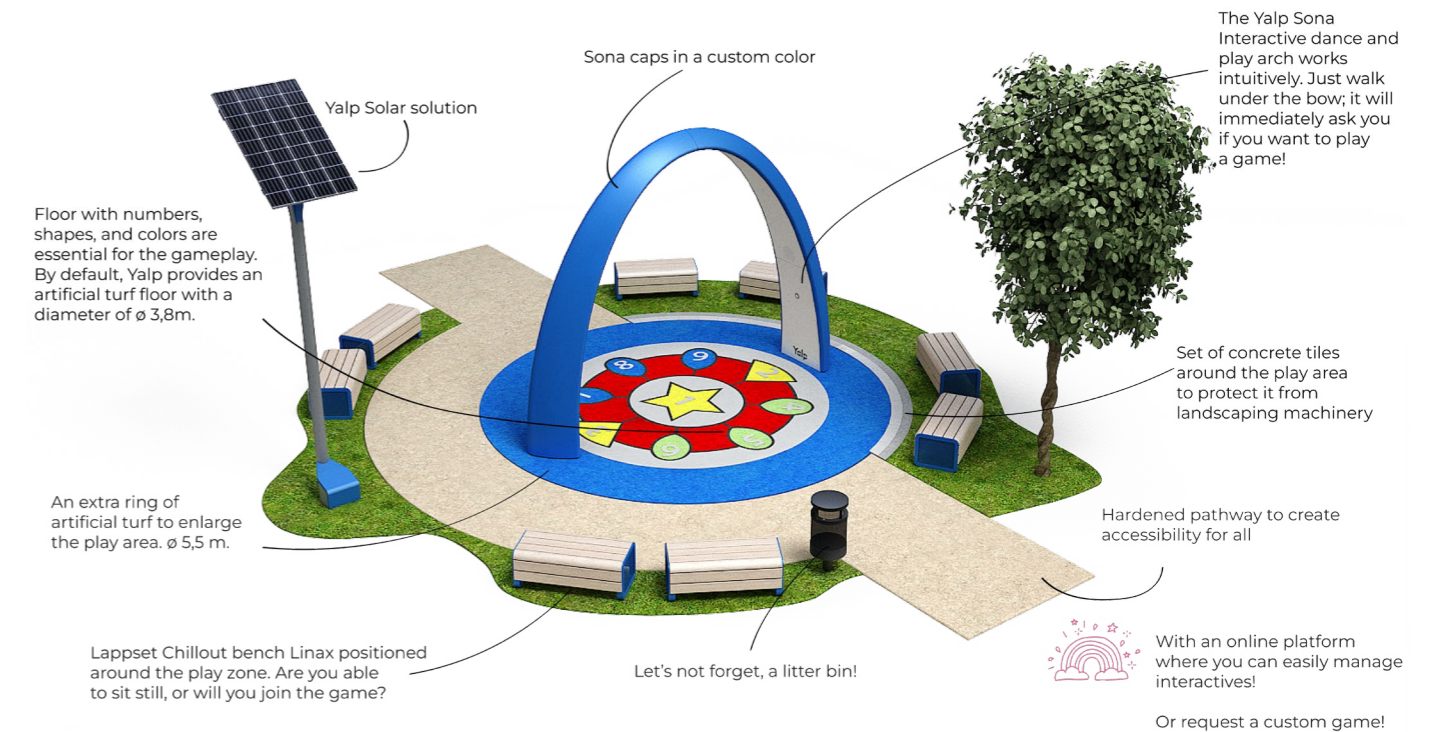

Lappset Sona Recommended Layout

Design Template

Scan or click here to download the design template

What It Includes

YA3500	Lappset Sona Interactive dance & play arch, incl. Funky Floor
YA3531D1	Sona Deep Mount Kit (to use with concrete) - Default
YA3525	Custom color Lappset Sona caps
YA3200	Lappset Solar Post
YA3230	Solar Deep Mount Kit (to use with concrete)
YA3201	Different color options Y-shape Solar
YA35331	Extra ring of artificial turf in blue color
YA8539	Custom Sona game
YA8556	Lappset Sona Carefree pack
NF3233	Lappset Chillout bench Linax*
NF2485	Lappset Nestor Litter bin*
	*Please refer to the Lappset Park Catalogue for more info and color options of the Park products