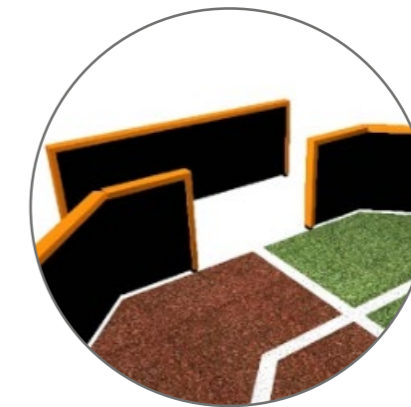

Specifications Offset Entrance

Optional offset entrance

Width entrance	43.33" (1100 mm) (HPL and Grid boading) 39.37" (1000 mm) (Lappset Ace Arena boarding)
Minimal distance offset part	Variable
Dimensions offset part	7'6 1/2" x 2' 7 1/2" (2,3 x 0,8m) (W x H) (default HPL and Grid boarding) Variable (Lappset Ace Arena boarding)

HPL and Grid boarding