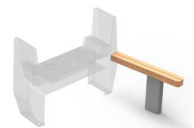

60050102 High Chill Bar short 4' 11" approx. (1,5m)