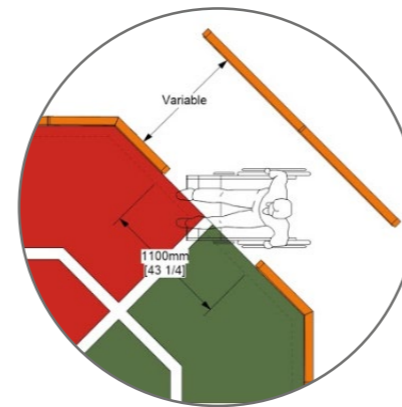

Specifications Offset Entrance

Optional offset entrance

Width entrance	43.33" (1100 mm) (HPL and Grid boading) 39.37" (1000 mm) (Lappset Ace Arena boarding)
Minimal distance offset part	Variable
Dimensions offset part	7'6 1/2" x 2' 7 1/2" (2,3 x 0,8m) (W x H) (default HPL and Grid boarding) Variable (Lappset Ace Arena boarding)

HPL and Grid boarding