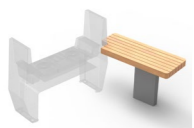

60050103 High Table