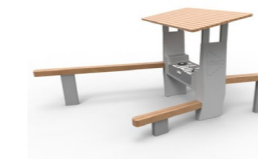

YA3702GC	Lappset Fono Design edition Model C 3 sides & roof, with a remote interface