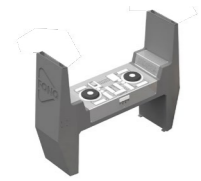

Elements to Design Your Own Lappset Fono

YA3702G0 Lappset Fono DJ-Booth (bare), without roof and seating elements