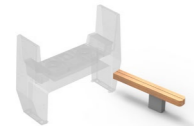

## Elements to Design Your Own Lappset Fono

YA3702G0 Lappset Fono DJ-Booth (bare), without roof and seating elements

60050124 2x Blocks to finish Fono top (no roof)

60090100 Design Roof

60050111 Low Chill Bench 7' 10 1/2" approx. (2,4m)