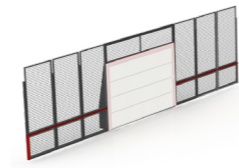

YA3555XL-GR	Grid fence XL size 33' 7 1/2" x 9' 2 1/4" approx. (10,25 x 2,8m) (width x height) (deepmount only)

New