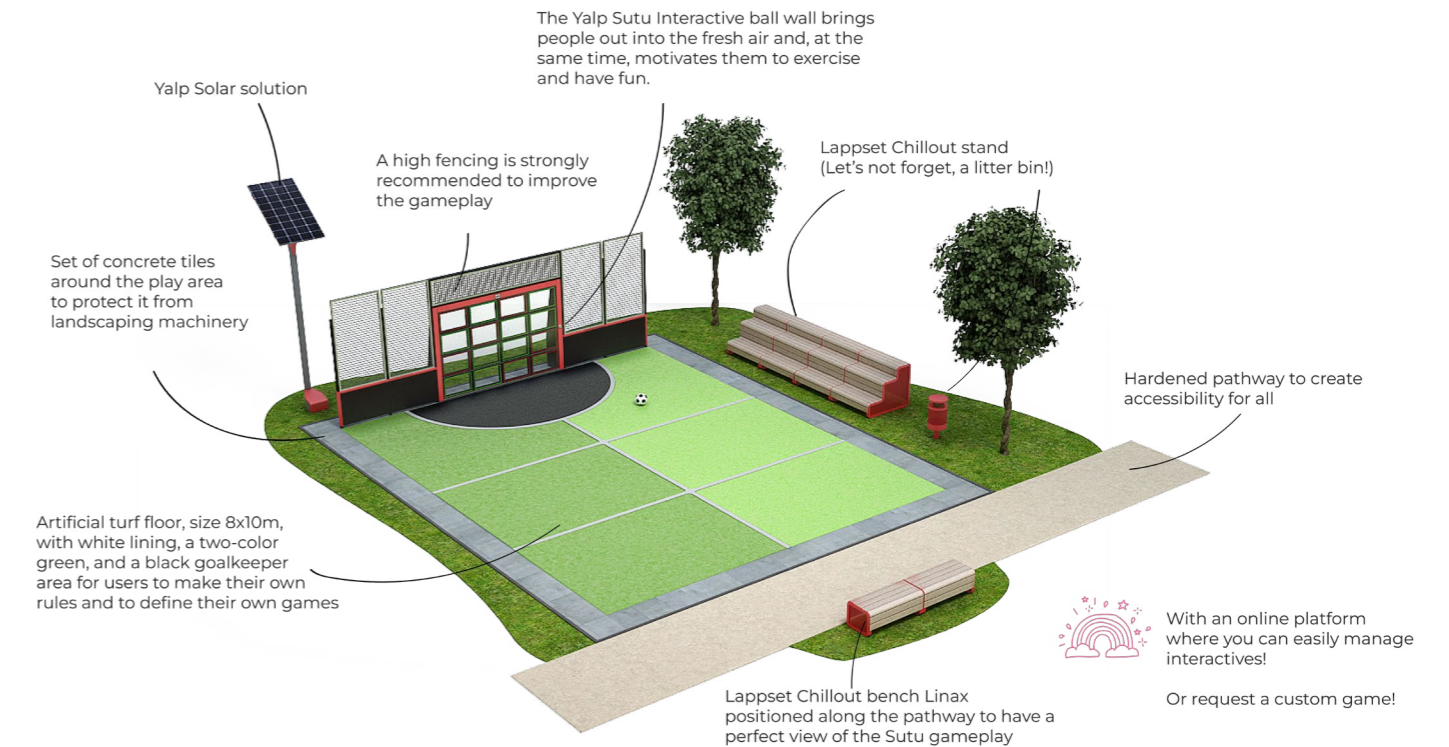

Lappset Sutu Recommended Layout

Design Template

Scan or click here to download the design template

What It Includes

YA3550	Lappset Sutu Interactive ball wall
YA3556D	Sutu deep mount kit
YA3555L	Lappset boarding fence L size 26.08 x 9.18 ft (7.95 x 2.8m) (width x height)
YA3070D	Highfence deep mount kit
YA3200	Lappset Solar post
YA3230	Solar deep mount kit
YA3201	Color option Lappset Solar post (red, RAL3000)
YA8710	861.12 ft² (80 m²) multiple color artificial turf
YA8539	Custom Sutu game
YA8566	Lappset Sutu Carefree pack
NF3233	Lappset Chillout bench Linax*
NF3223	Lappset Chillout stand*
NF2485	Lappset Nestor Litter bin*
	*Please refer to the Lappset Park Catalogue for more info and color options of the Park products