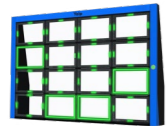

Color options

YA3590	Different color for the red parts of the Sutú, available in all RAL colors