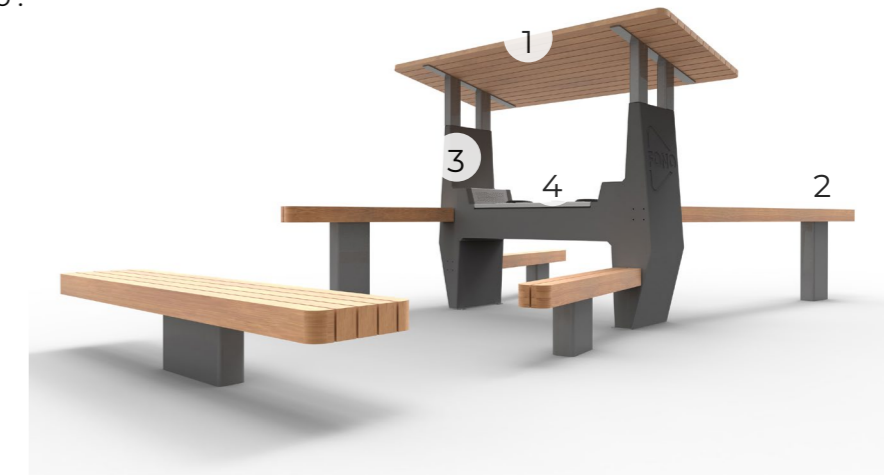

Lappset Fono

Basic product

YA3702	Lappset Fono Interactive DJ-booth, roof and seating elements included
YA3702-MG	Lappset Fono Interactive DJ-booth in marine grade, roof and seating elements included

New

Carefree pack

YA8596	Lappset Fono Carefree pack

Color options

YA3725	Different color roofs are available in the following RAL options: Dark Grey RAL7024, Grey RAL7040, Red RAL3020, Purple RAL4006, Blue RAL640-2 (default), Green RAL6018, Limegreen RAL250-3, Yellow RAL1003

Other options

YA3727	Subtracted price if the Lappset Fono is delivered without a roof, two metal caps are provided to cover the tops of Fono

YA3728	Subtracted price if the Lappset Fono is delivered without metal seating elements. (Not recommended; only use when fully anchored to the surface)

Installation Options

YA3740S	Fono Surface Mount Kit - Default. Designed for mounting on an already existing, hard concrete surface.

Lappset Fono Design edition

Standard specifications

Here are some key features of the Fono :

1. Wooden roof element
2. Wooden seating elements
3. Concrete body
4. Resilient DJ interface

Design Models

YA3702GA	Lappset Fono Design edition Model A basic, with a remote interface

YA3702GB	Lappset Fono Design edition Model B extended, with a remote interface

YA3702GC	Lappset Fono Design edition Model C 3 sides & roof, with a remote interface

YA3702GD	Lappset Fono Design edition Model D luxury, with a remote interface (Detached bench not included)

YA3702GJ	Lappset Fono Design edition Model J budget, with a remote interface