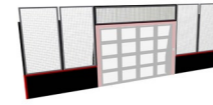

YA3555L	Boarding fence L size e 26' 1" x 9' 2 1/4" approx. (7,95 x 2,8m) (width x height) (deepmount only)