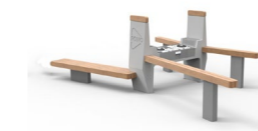

YA3702GB	Lappset Fono Design edition Model B extended, with a remote interface