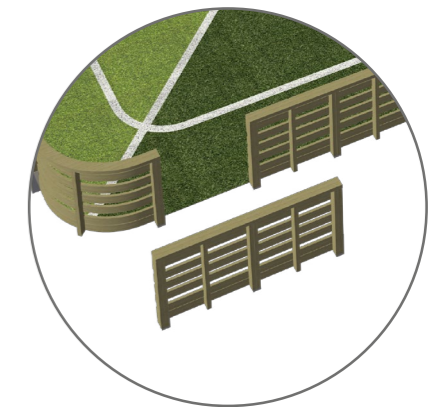

Lappset Ace Arena boarding