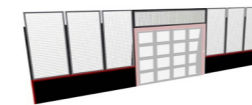

YA3555XL	Boarding fence XL size 33' 7 1/2" x 9' 2 1/4" approx. (10,25 x 2,8m) (width x height) (deepmount only)