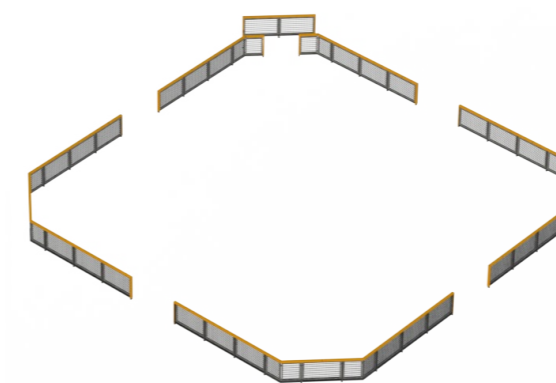

Grid boarding options, including offset entrance

YA3807L-GR 42' 7 3/4" x 42' 7 3/4"

YA3807L-GR	Lappset Toro Sports grid boarding 42' 7 3/4" x 42' 7 3/4" approx. (13 x 13m) for the Toro goals. Excluding artificial turf and Toro goals. - Including offset entrance

YA3807M-GR	Lappset Toro Sports grid boarding 35' 1 1/4" x 35' 1 1/4" approx. (10,7 x 10,7m) for the Toro goals. Excluding artificial turf and Toro goals. - Including offset entrance