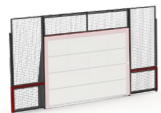

YA3555M-GR	Grid fence M size 18' 6 1/2" x 9' 2 1/4" approx. (5,65 x 2,8m) (width x height) (deepmount only) grid boarding fence M Size

New