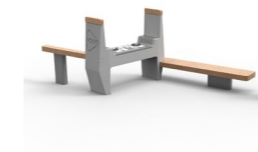

Design Models

YA3702GA	Lappset Fono Design edition Model A basic, with a remote interface