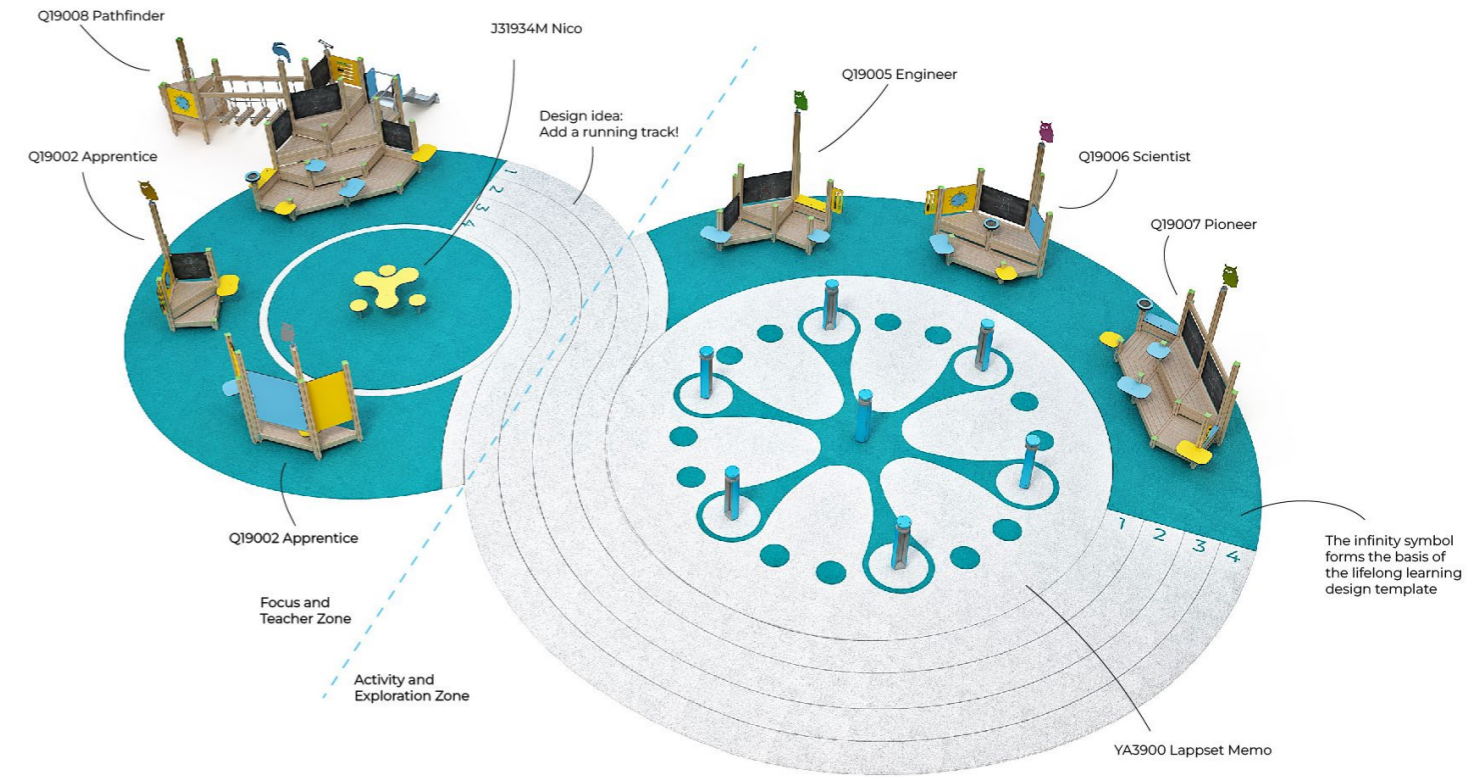

Lifelong Learning Sample Layout Design