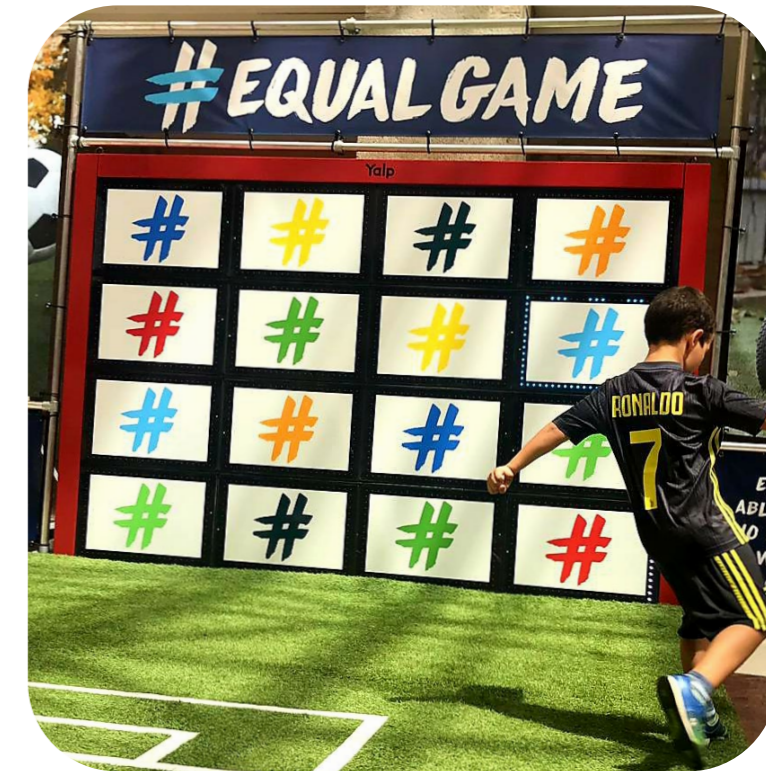

A custom game can be made for all of the Lappset Interactive playsets.