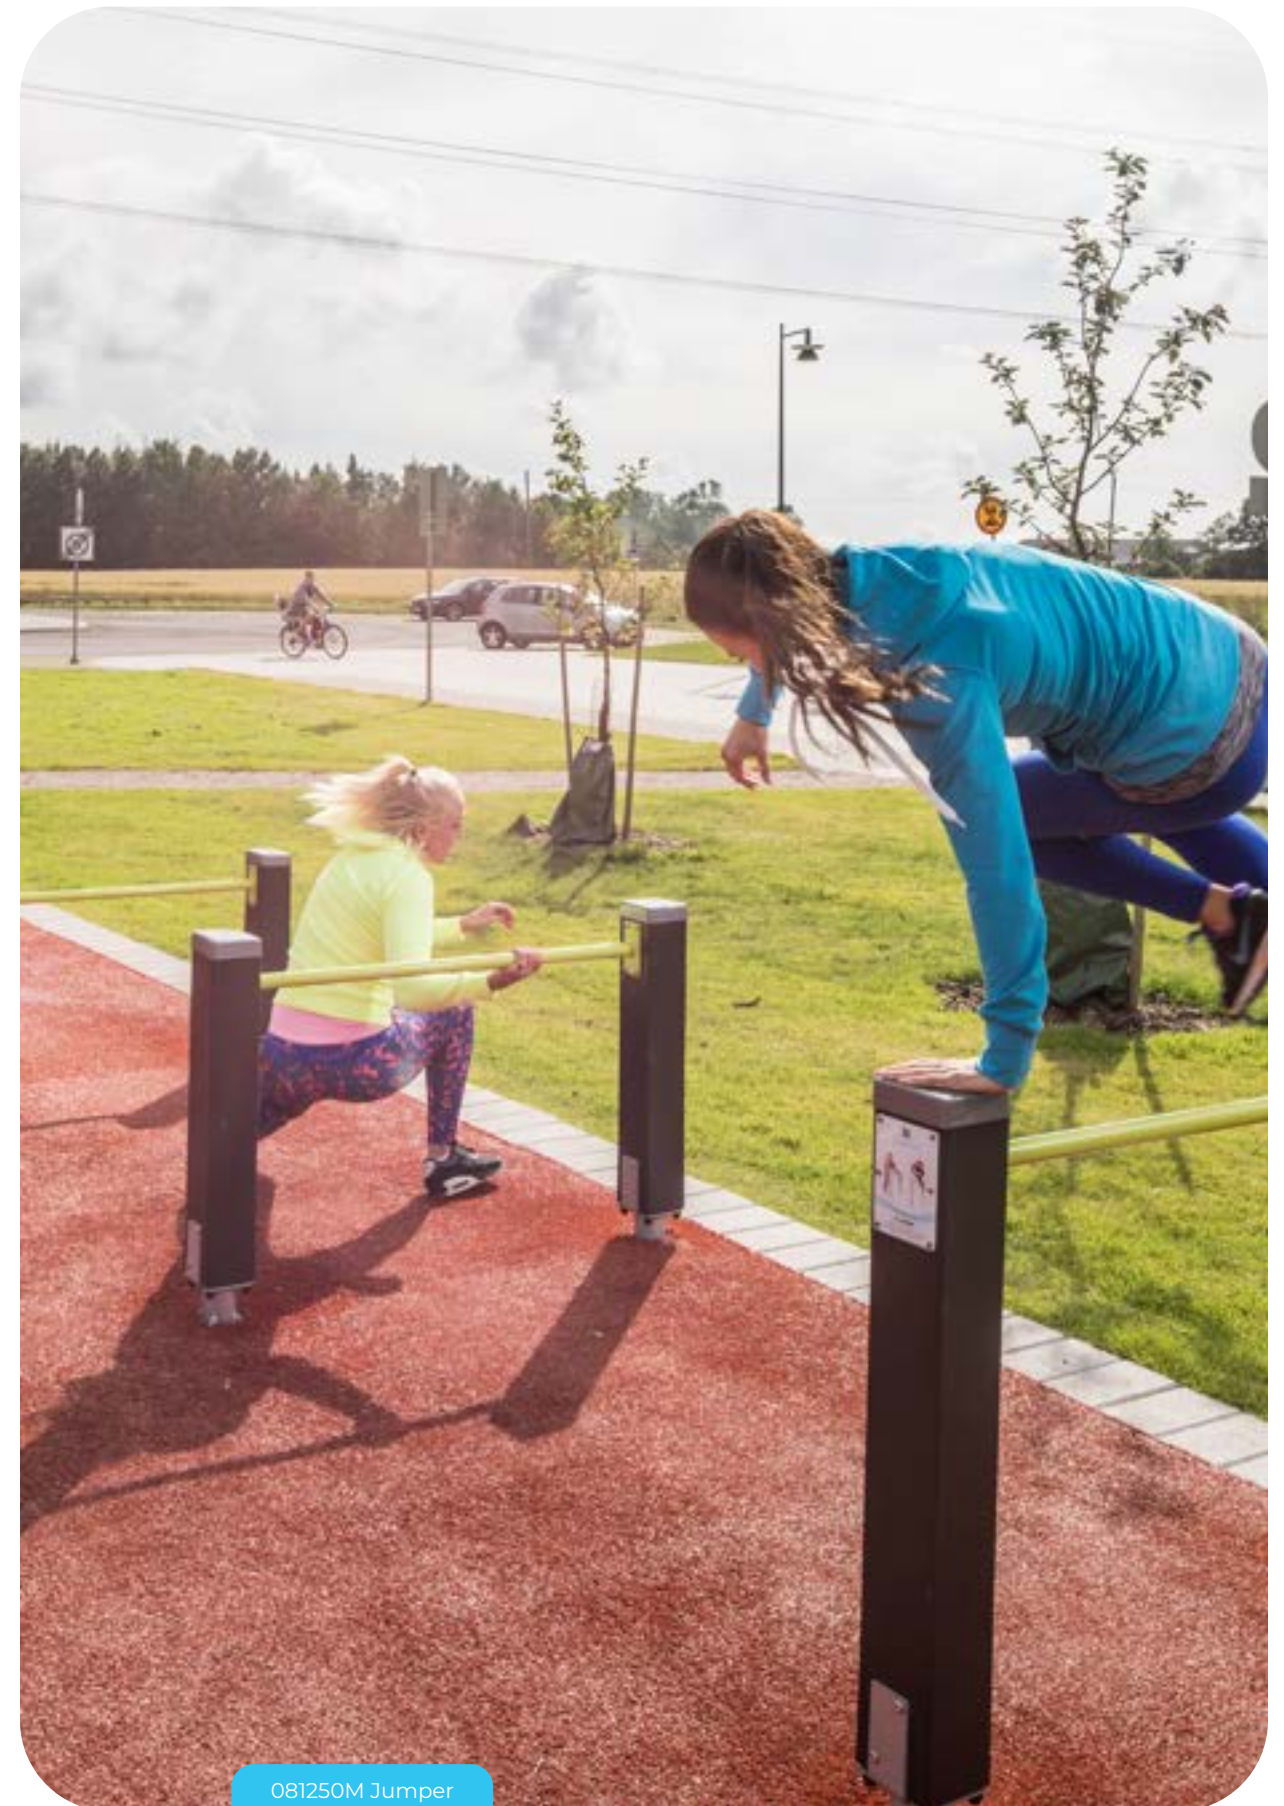

081282M
Ladders

L: 0' 9.65"
W: 4' 3.38"
H: 7' 3.43"

081285M
Cargo Net Wall

L: 4' 10.86"
W: 4' 8.11"
H: 5' 5.35"

081290M
Info Sign

L: 0' 4.72"
W: 2' 11.10"
H: 5' 4.92"

081250M Jumper