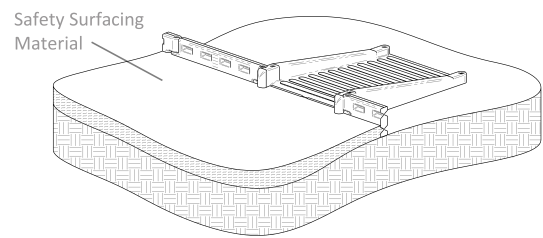

Plan and layout installation

Action Play Systems offers three unique modular ramp systems to provide wheelchair access on your playground designs. All APS modular ramp systems are commercial grade and composed of 100% recycled plastic.

Designed to install independent of our playground borders; APS ramps provide cost effective wheelchair accessibility and a clear point of entry/exit on any playground installation.

APS-ADA Half Ramp

ADA Half Ramp System for 8" or 12" borders

Ideal for connecting an accessible route to the use zone of a loose fill playground.

APS-ADA Sidewalk Mount Ramp

ADA Sidewalk Mount Ramp System for 8" or 12" borders

Ideal for connecting an existing use zone to an adjacent sidewalk.