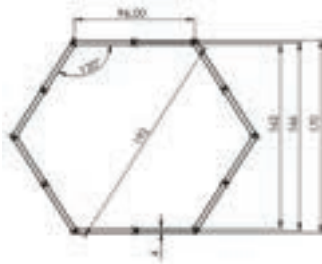

Our Pits

Action Play Systems offers 3 sizes of GaGa Ball Pits for indoor or outdoor use. Each kit is constructed utilizing our 12" high playground borders connected with our proprietary stanchions, specifically for our GaGa Ball Pits. Additionally, Action Play Systems GaGa Ball Pits come standard with our exclusive ADA Gate for easy pit entrance and exit, as well as, ADA

wheelchair accessibility. Once installed, our GaGa Ball Pits are 28" high allowing for maximum ball rebound and consistent play. Our stanchions can be permanently anchored if desired (not included) and are coated for maximum durability. Additionally, our proprietary stanchion design allows each wall of the GaGa Ball Pit to be raised 4" for easier cleaning of debris.

APS-GagaPit15
(24) 100-border12"
(12) 100-GaGaStanchion

15 FEET - STRAIGHT (24 TIMBER)
ACROSS FLAT (PIVOT TO PIVOT): 13' 10"
ACROSS FLAT INSIDE DIMENSION: 13' 6"
INSIDE AREA (SQ FT): 158.5

APS-GagaPit20
(32) 100-border12"
(16) 100-GaGaStanchion