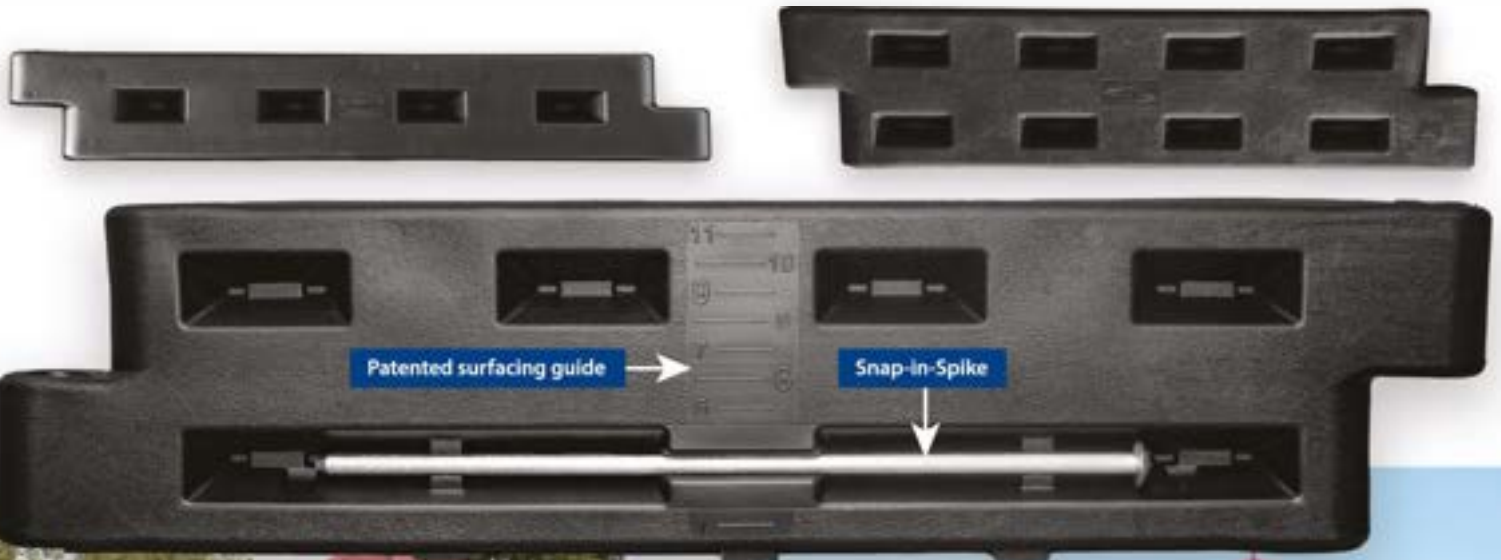

APS-Border8

8" high Playground Border with Spike
(also available in GREEN)

APS-Border12

12" high Playground Border with Spike
(also available in GREEN)

Border Accessories

We offer a full compliment of accessories to go along with our 8" and 12" playground borders. Our 1' border kit allows you to frame use zones when space is at a premium and a length less than 4' is required. Each kit includes: (2) 1' border sections, (2) 6" filler ends, (2) 100-spike 12".