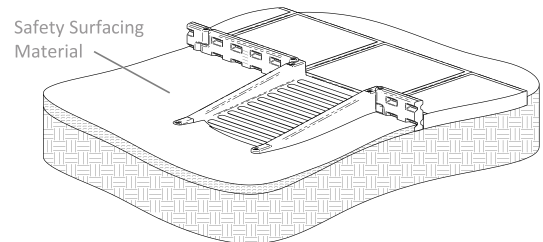

Designed to install independent of our playground borders; APS ramps provide cost effective wheelchair accessibility and a clear point of entry/exit on any playground installation.

APS-ADA Half Ramp

ADA Half Ramp System for 8" or 12" borders

Ideal for connecting an accessible route to the use zone of a loose fill playground.

APS-ADA Sidewalk Mount Ramp

ADA Sidewalk Mount Ramp System for 8" or 12" borders

Ideal for connecting an existing use zone to an adjacent sidewalk.