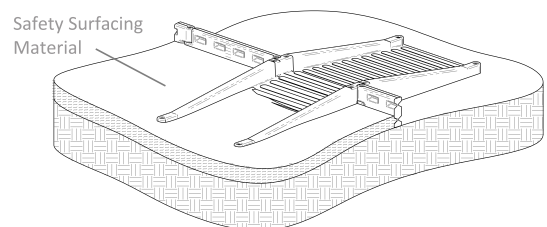

Designed to install independent of our playground borders; APS ramps provide cost effective wheelchair accessibility and a clear point of entry/exit on any playground installation.

APS-ADA Half Ramp

ADA Half Ramp System for 8" or 12" borders

Ideal for connecting an accessible route to the use zone of a loose fill playground.

APS-ADA Sidewalk Mount Ramp

ADA Sidewalk Mount Ramp System for 8" or 12" borders

Ideal for connecting an existing use zone to an adjacent sidewalk.

APS-ADA Full Ramp

ADA Full Ramp System for 8" or 12" borders

Ideal for larger use zones where additional access, egress, and turn-around room is desired.

Everyone is GaGa over **GaGa Ball!**

What is it?

GaGa is a sport for all ages and abilities similar to dodgeball. GaGa translates to “touch-touch” in Hebrew and the game is thought to have originated in Israel. GaGa’s popularity has continued to rise in the US and is extremely popular at camps, schools and playgrounds everywhere!