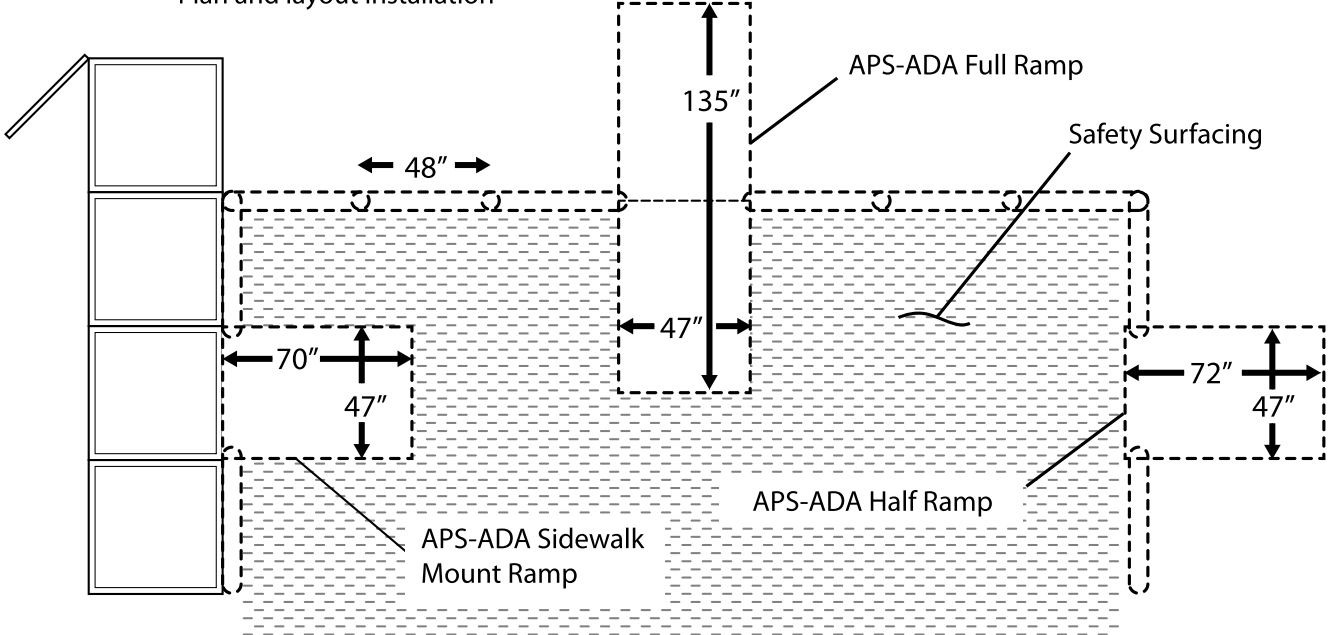

ADA Playground Access Ramps

Action Play Systems' wheelchair accessible ramp systems are the only true universal playground ramp systems available today. Designed to mount independent of the playground borders; APS full and half ramps provide an ADA/Wheelchair accessible entrance to the playground while offering a clear point of entry and exit

to the playground. Each ADA ramp system includes (2) each 4" and 6" filler ends as well as the necessary spikes for installation. Our APS-ADAFullRamp includes 2 halves while our APS-ADAHalfRamp and APS-ADASidewalkMountRamp include 1 half to provide access into the play area.

The Department of Justice's revised regulations for Titles II and III of the Americans with Disabilities Act of 1990 (ADA)

These regulations adopted revised, enforceable accessibility standards called the 2010 ADA Standards for Accessible Design, "2010 Standards." On March 15, 2012, compliance with the 2010 Standards was required for new construction and alterations under Titles II and III. March 15, 2012, is also the compliance date for using the 2010 Standards for program accessibility and barrier removal.

Plan and layout installation