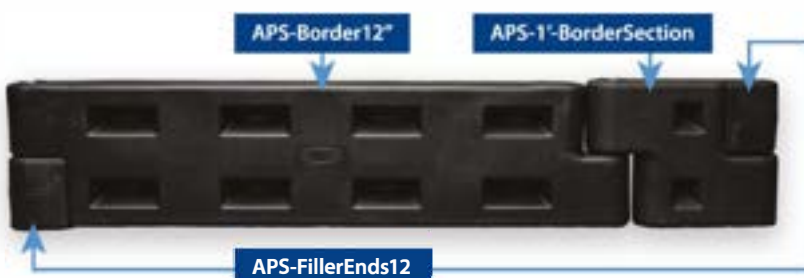

Playground Borders

100% RECYCLED

MADE IN USA

Action Play Systems offers the highest quality playground border in the industry. APS playground borders are 4' 4" long, 4" wide and available in either 8" or 12" heights. Both our 8" and 12" high playground borders feature our patented Surfacing Guide (US Patent #716,113 and D732,357). This guide serves as a ruler on your playground to ensure adequate levels of safety surfacing are maintained. With a quick glance, you can easily see how much surfacing is currently on your playground.

Our 8" high playground borders are perfect for early childhood environments, or when using rubber mulch and when only a 6" depth of loose fill surfacing is required. The 12" high APS playground border is perfect for all playground environments, as well as, raised bed gardening.

Offering a 10-year limited warranty, our product is designed to take the place of wood timbers and offers a permanent, maintenance free solution to keeping your playground safety surfacing where it belongs—on the playground!