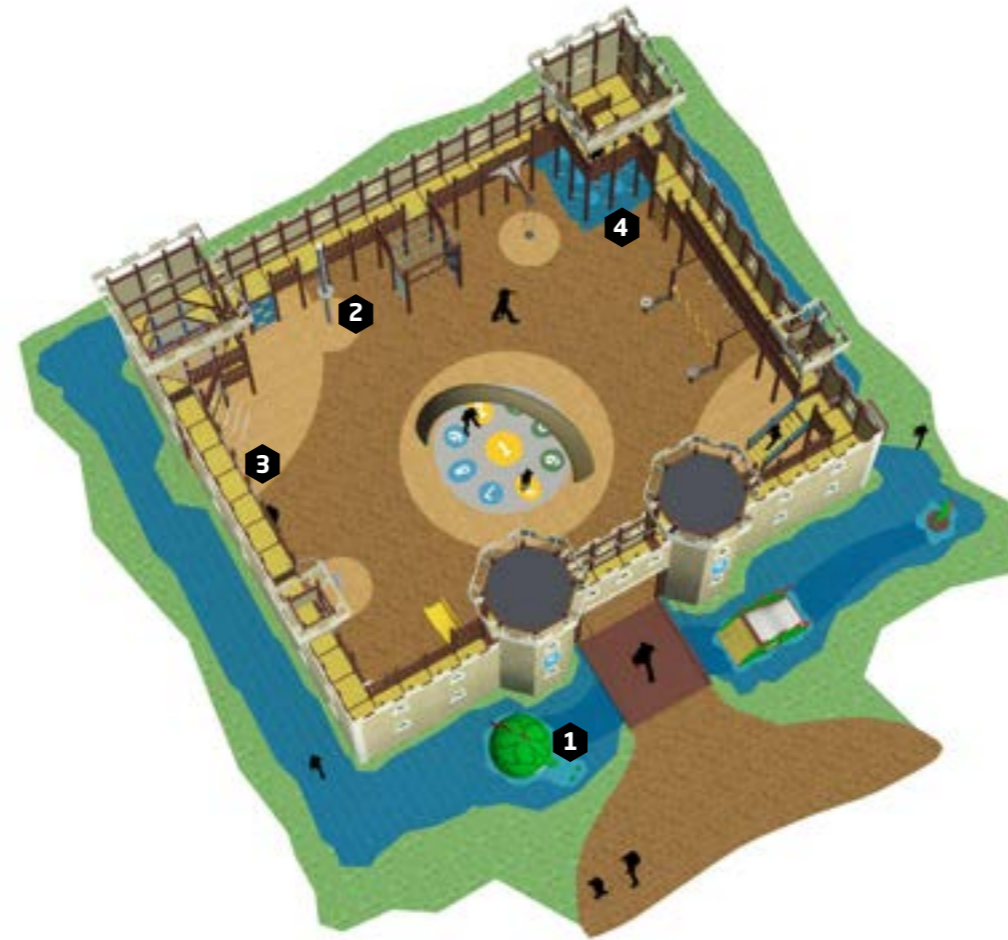

Main material: Metal
Impact area: 140 m²
Age: 2+
 76 users
L: 30 700
W: 13 950
H: 7 000
Max. fall height: 3000

Olives

Olives playground equipment combines funny shapes, lofty height and exciting climbing tracks which go through netframe tunnels from one olive to another. The route back to the ground goes quickly via fun tube slides. This architectural and adventurous play structure provides a dream climbing place which develops children's physical strength and coordination. Who will reach the highest olive first?

Olives playground is available in two sizes: M and L.

3 SLIDING
Two steel tube slides.

2 CLIMBING
Climb up, slide down.

1 HIDEOUTS
Hide and seek!

Main material: Metal
Impact area: 20 m²
Age: 2+
22 users
L: 10 010
W: 12 610
H: 12 000
Max. fall height: 1 000

The functions and their placement were made in such a way that the play is meaningful and challenging enough while being safe. And there is one more thing to keep the little players safe: this castle is guarded by a kind dragon.