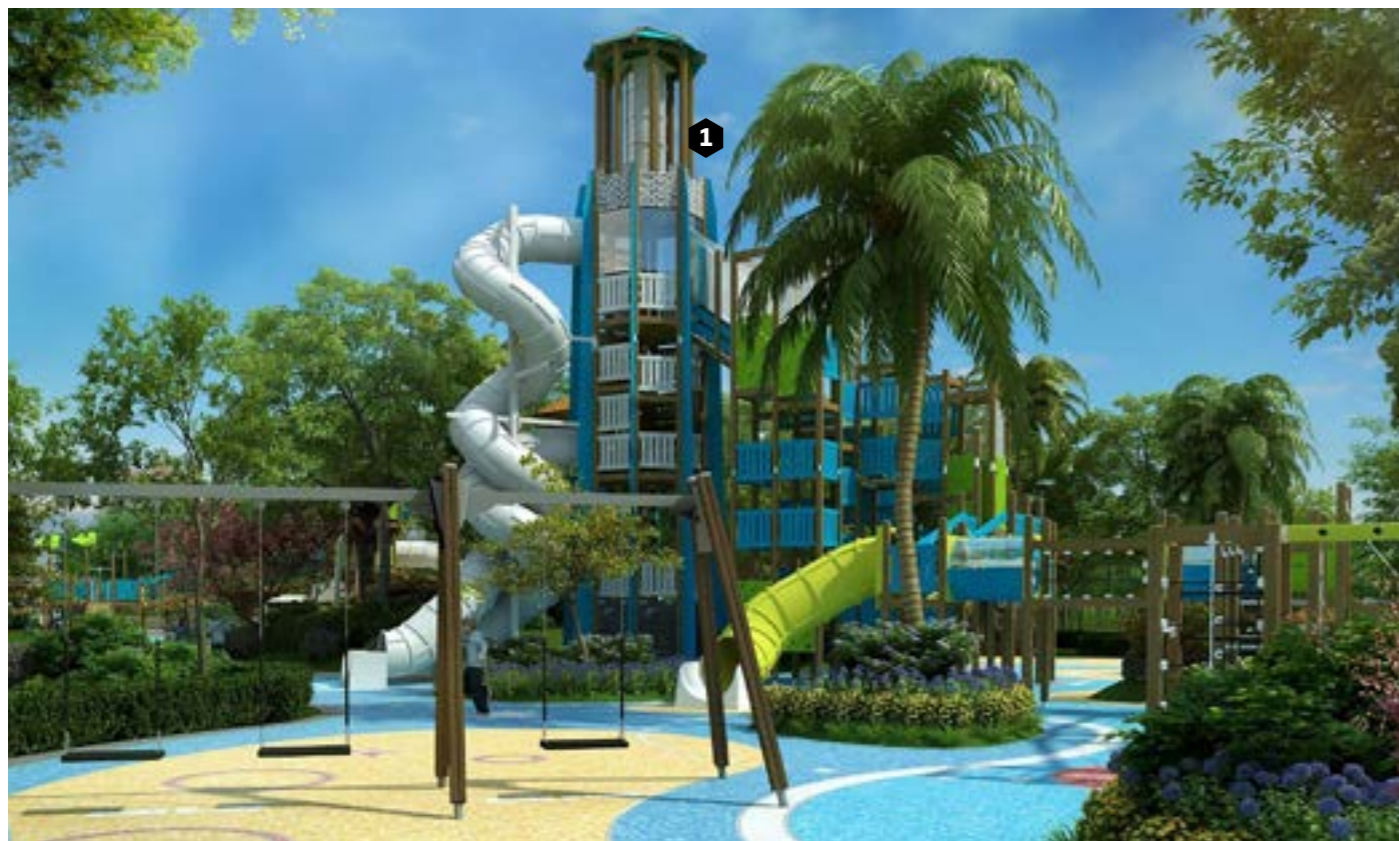

LAPPSET®

**Rethink the
playground**

Playful architecture

Is it a diving whale or a creature from outer space? Either way it caught your eye, didn't it? Lappset Premium is the way to go when our ready-made solutions do not fit your plan and you want something completely different and unique. Our design team can help you to create modern and memorable customized playgrounds which add character to the neighborhood and provide a place for play and socializing.

1 ADVENTURE FOREST

2 FINNO SKYLINE TOWN

3 ZSAR SHIP AND LIGHTHOUSE

We'll design a playground of your dreams!

Lappset is one of the world's leading manufacturer of playground and outdoor exercise equipment. For nearly 50 years we have been creating play and sports facilities around the world and acting as a global trendsetter on the field.