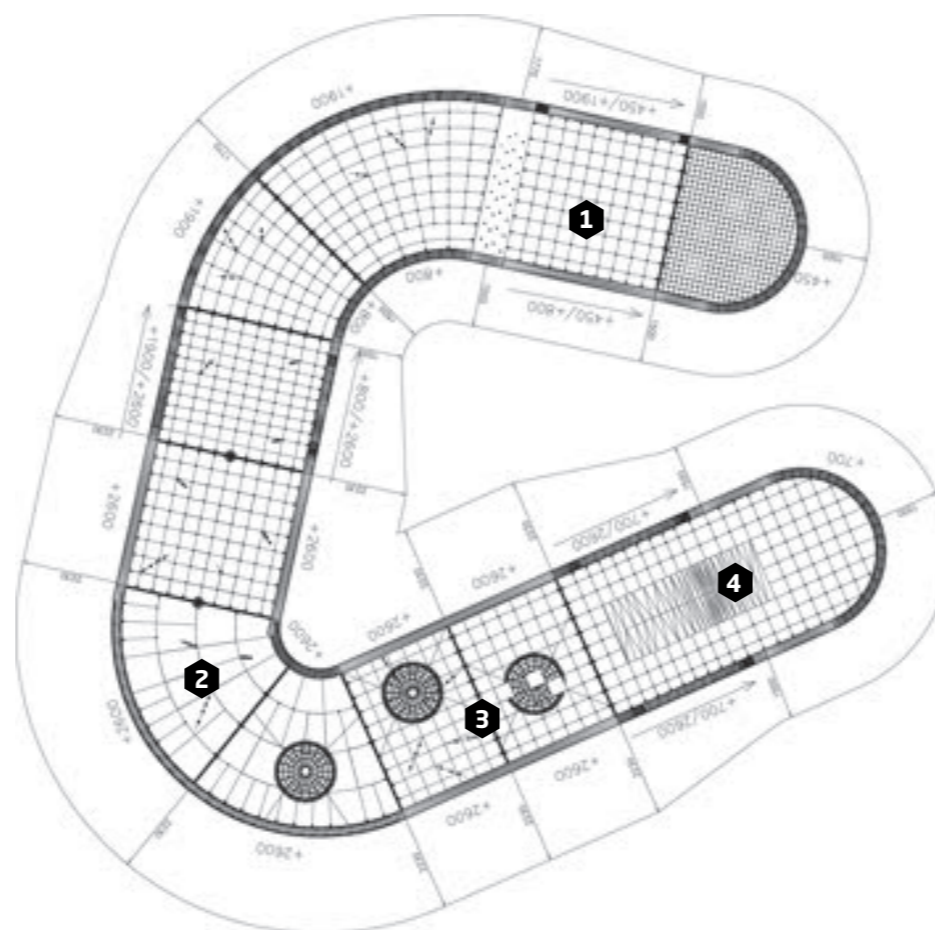

Main material: Wood
Impact area: 466 m²
Age: +2
67 users
L: 15 600
W: 16 400
H: 5 800
Max. fall height: 2570

Marine Monster

We let our imagination run wild while designing. This sculptural playground is a cityscape of the future made for all senses. It is a stunning landmark which includes many activities and triggers the imagination of both children and adults.

4 SLIDING
Two steel tube slides offer fun times for everyone.

Main material: Metal
Impact area: 98,35 m²
Age: +2
67 users
L: 16 600
W: 12 010
H: 13 740
Max. fall height: 1500 cm

Ode to climbing

This special designed playground equipment is shaped like the letter C and it's 2,5 meters high and 30 meters long. Climbing on the huge steel net frame is fun and spider swings and balancing elements give more play value to this unique activity equipment.

A playground should fit well to its surroundings. Our design team always takes into account the special characters or challenges of the environment in the planning process. For instance, this climbing structure is in an urban area right next to a new modern and eye-catching library building. The designer wanted the play equipment to fit in the design language and scale of the central library as well as to blend in with the surroundings.

1 CLIMBING
Climbing around the equipment develops motor skills.

2 BALANCING
Balancing on top of the net is fun!

3 RELAXING
Relax with your friends.

4 SLIDING
Slide down using the sliding platform.

Main material: Metal
Impact area: 294,2 m²
Age: 3+
56 users
L: 18 200
W: 14 890
H: 2 600
Max. fall height: 2 600