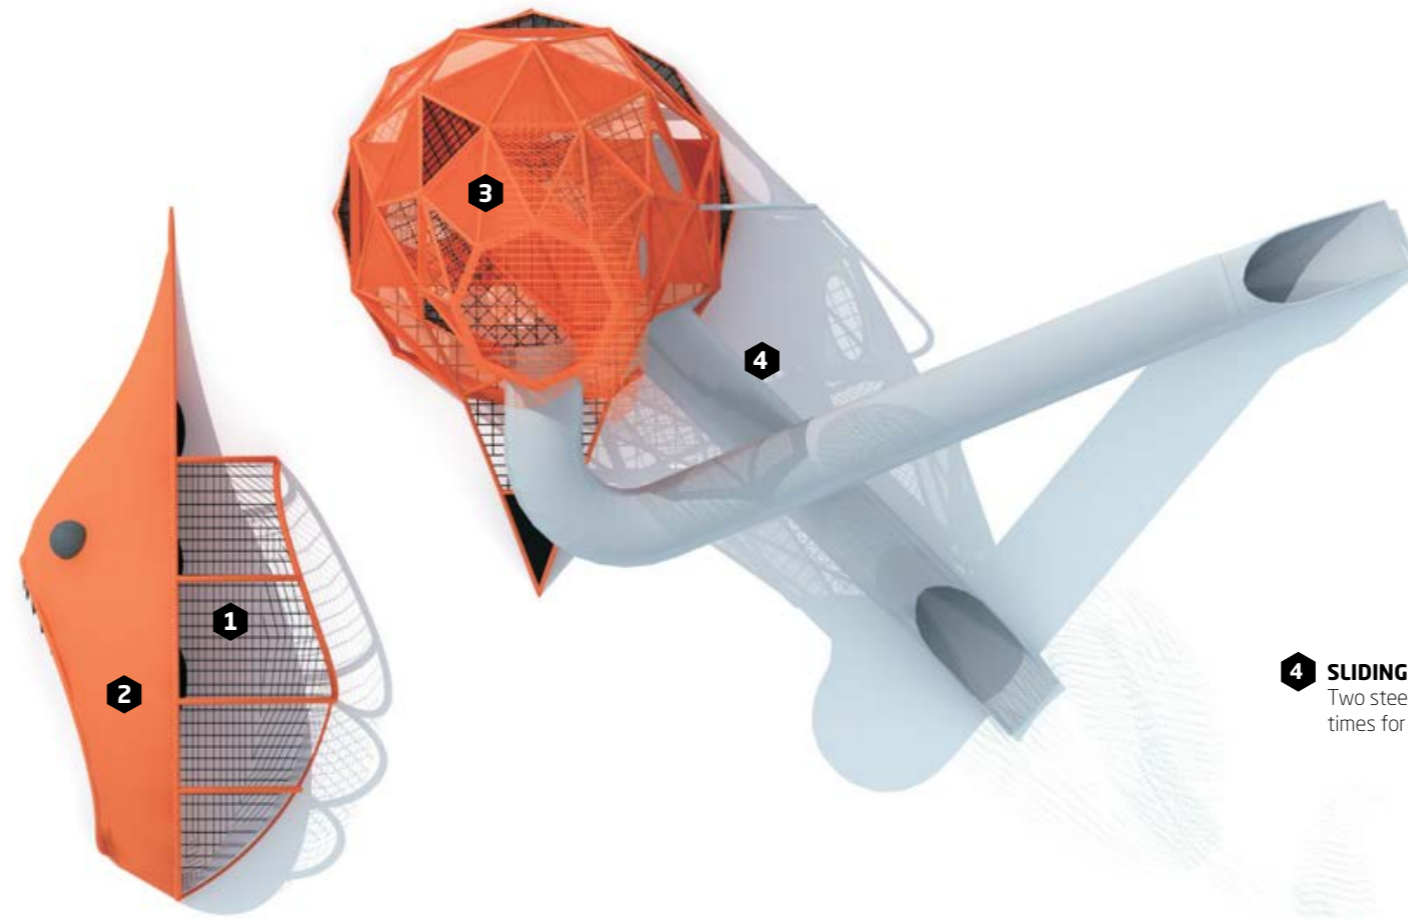

Marine Monster

We let our imagination run wild while designing. This sculptural playground is a cityscape of the future made for all senses. It is a stunning landmark which includes many activities and triggers the imagination of both children and adults.

Remember, there is no rule that grown-ups shouldn't get off the bench and go play with the children!