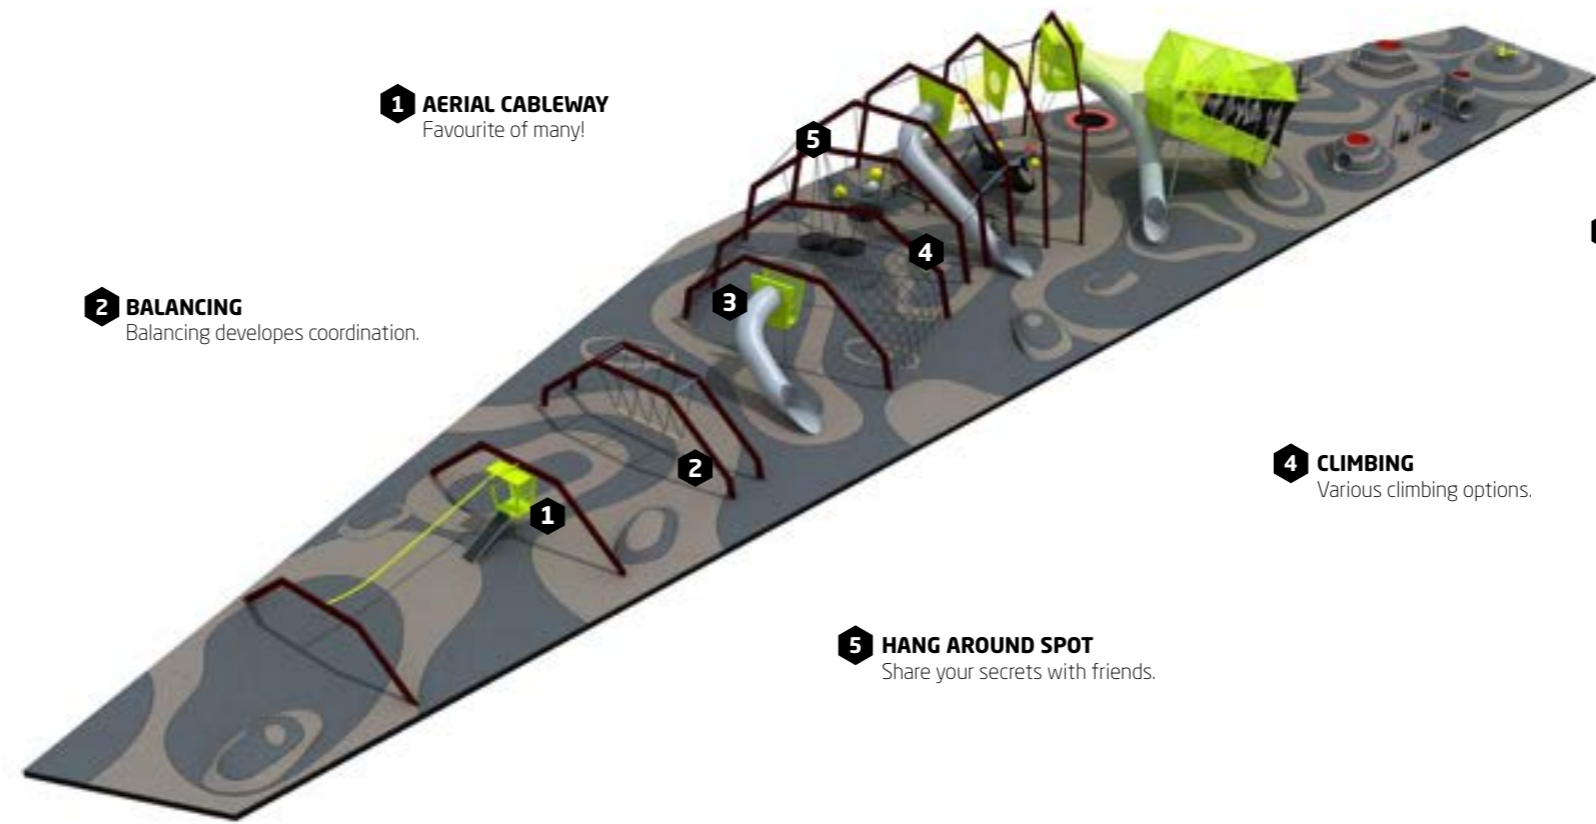

1 AERIAL CABLEWAY
Favourite of many!

2 BALANCING
Balancing develops coordination.

3 SLIDING
Three steel tube slides provide endless fun.

4 CLIMBING
Various climbing options.

5 HANG AROUND SPOT
Share your secrets with friends.

Main material: Metal
Impact area: 140 m²
Age: 2+
 76 users
L: 30 700
W: 13 950
H: 7 000
Max. fall height: 3000

Olives

Olives playground equipment combines funny shapes, lofty height and exciting climbing tracks which go through netframe tunnels from one olive to another. The route back to the ground goes quickly via fun tube slides. This architectural and adventurous play structure provides a dream climbing place which develops children's physical strength and coordination. Who will reach the highest olive first?